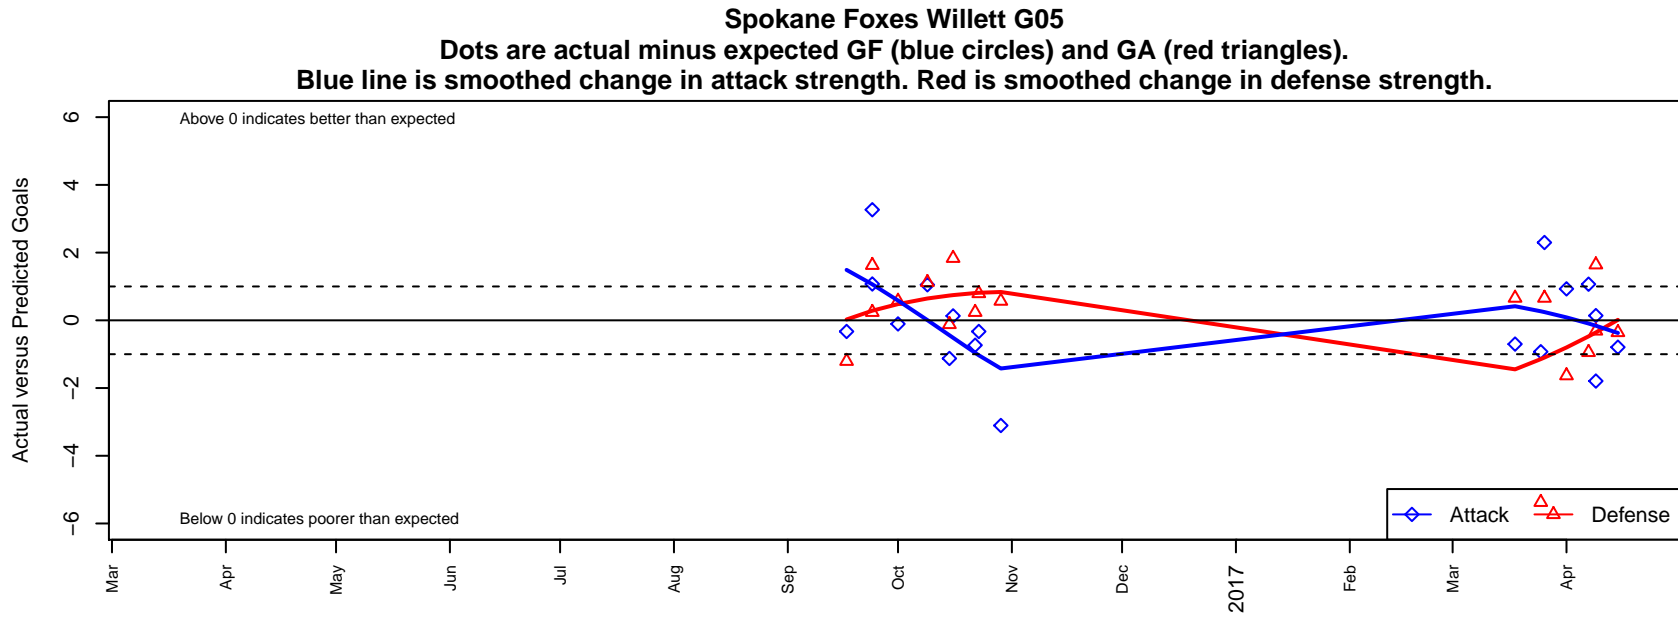

**attack and defense variance (black dot)
relative to other teams
and top 10 in region**

**attack and defense rating
relative to others at age
and all opponents in last 13 months**

Spokane Foxes Willett G05

Spokane Foxes FC

Spokane, WA

G05 total strength=458

attack=0.52 defense=0.18

fall league = PSPL–Inland Copa 2 North U12

spr league = Spr PSPL–Inland Copa Classic U

notes= Willett 2016

alt names used:

Spokane Foxes Pumas FC '05 Willett

Spokane Foxes Pumas FC '05 Willett

SPOKANE FOXES FOXES05WILL (WA)

Venues played:

2016 PSPL–Inland Copa 2 North U12

2016 Spr PSPL–Inland Copa Classic U12