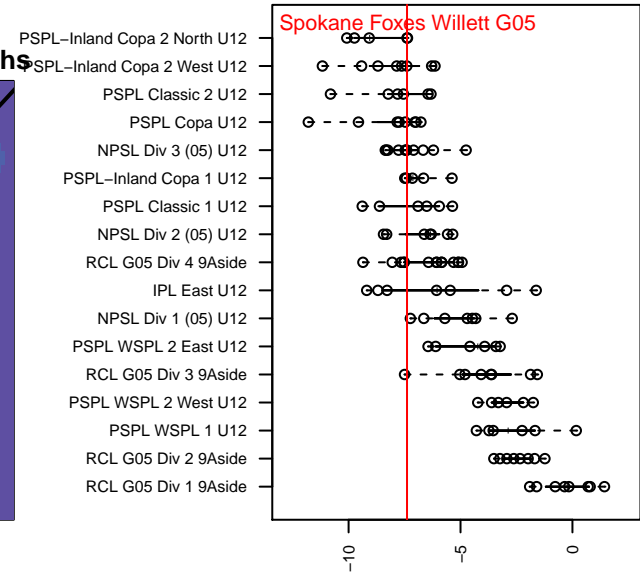

**attack and defense rating
relative to others at age
and all opponents in last 13 months**