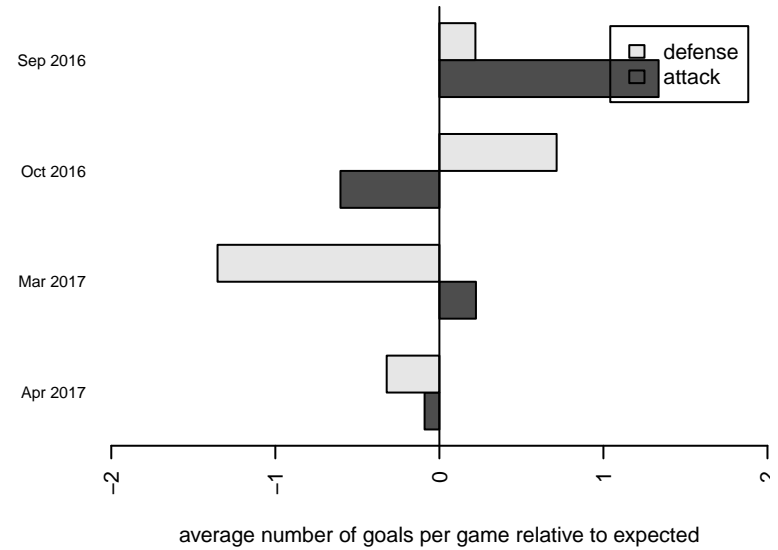

Performance relative to 13 month average